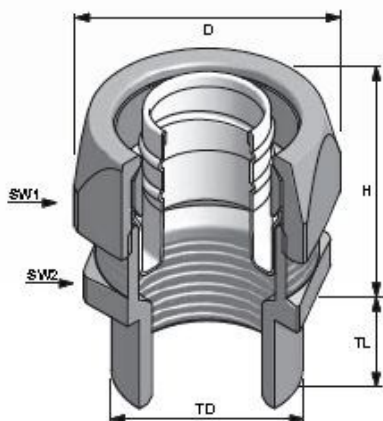

## Technical data:

Material	Brass, Nickel Plated
Seal Ring	Polyamide 6 V2
Protection Bushing	Polyamide 6 V2
Ferrule	Brass nickel plated or Steel zinc plated
Protection Class	IP68 - 5 Bar
Oper. Temperature	-45°C to +105°C permanent
O-Ring	NBR
Construction	Piece fitting (counter nut, seal ring, ferrule and body) The counternut and body are made of nickel-plated brass, the ferrule is plated steel (size 3/8" till 1") or nickel plated brass (other sizes). The insert and the sealing are made of Polyamide.