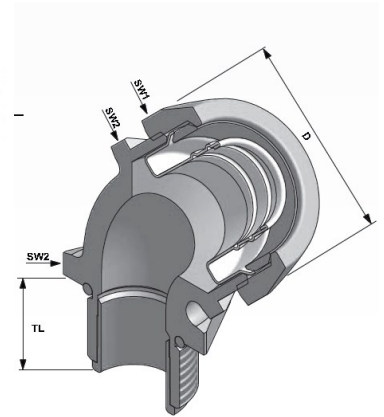

## Technical data:

Material	Brass, Nickel Plated
Seal Ring	Polyamide 6 V2
Protection Bush-	Polyamide 6 V2
Ferrule	Brass nickel plated or Steel zinc plated
Protection Class	IP68 - 5 Bar
Oper. Temperature	-45°C to +105°C permanent
O-Ring	NBR
Construction	Piece fitting (counter nut, seal ring, ferrule and body) The counter nut and body are made of nickel-plated brass, the ferrule is plated steel (size 3/8" till 1") or nickel plated brass (other sizes). The insert and the sealing are made of Polyamide.